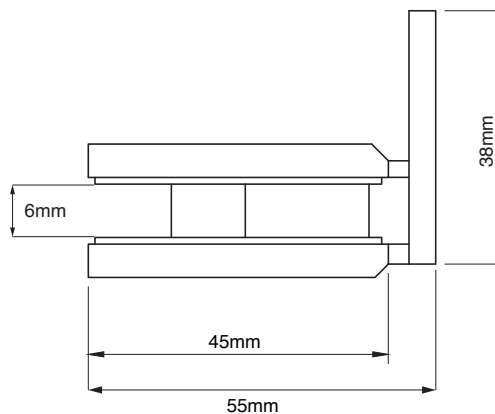

COMMERCIAL HINGE RANGE

90° Glass to Wall (38mm Offset Back Plates) Item No: **CFH090-6**

SPECIFICATIONS

Glass Sizes: 6mm toughened glass only
Construction: Solid brass
Closing Type: Self-centering
Includes: Hinge, glazing gaskets, Allen head cover plate screws, and key
Use: Residential bathrooms and commercial hotel applications

FINISHES

Chrome CFH090-6-C

GLASS CUT-OUT