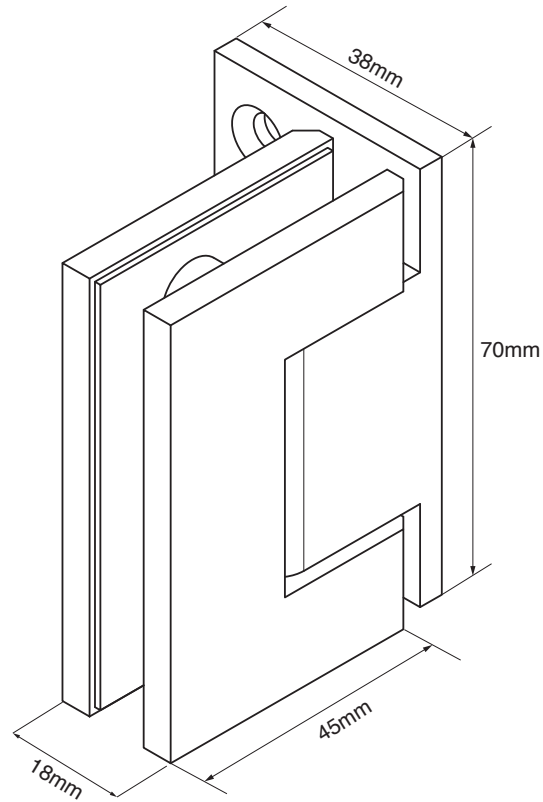

COMMERCIAL HINGE RANGE

90° Glass to Wall (38mm Offset Back Plates) Item No: **CFH090-6**

SPECIFICATIONS

Glass Sizes: 6mm toughened glass only
Construction: Solid brass
Closing Type: Self-centering
Includes: Hinge, glazing gaskets, Allen head cover plate screws, and key
Use: Residential bathrooms and commercial hotel applications

FINISHES

Chrome   CFH090-6-C

GLASS CUT-OUT